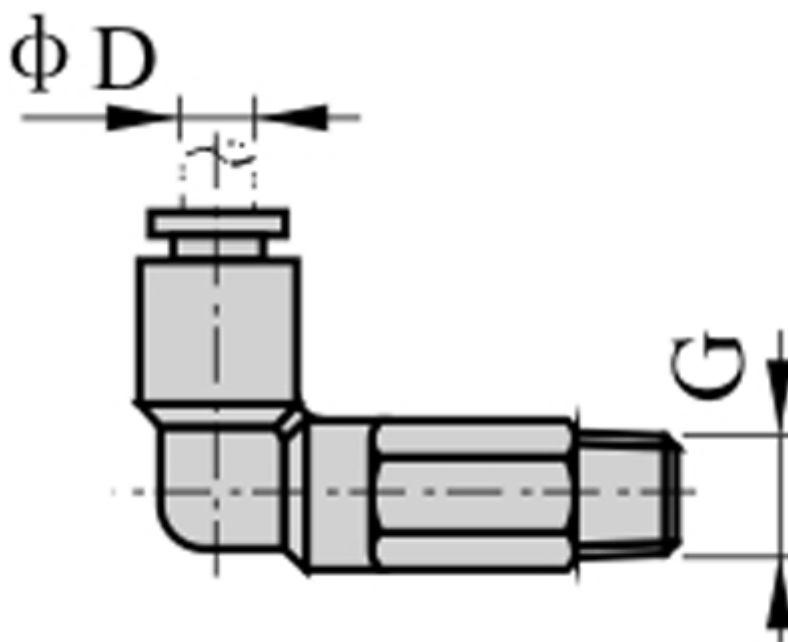

Article number: 58EPLL4M5

Description: Fitting EPLL4M5 extended angle  
male thread M5, tube diameter 4

## Measures

---

D = 4  
Thread = M5